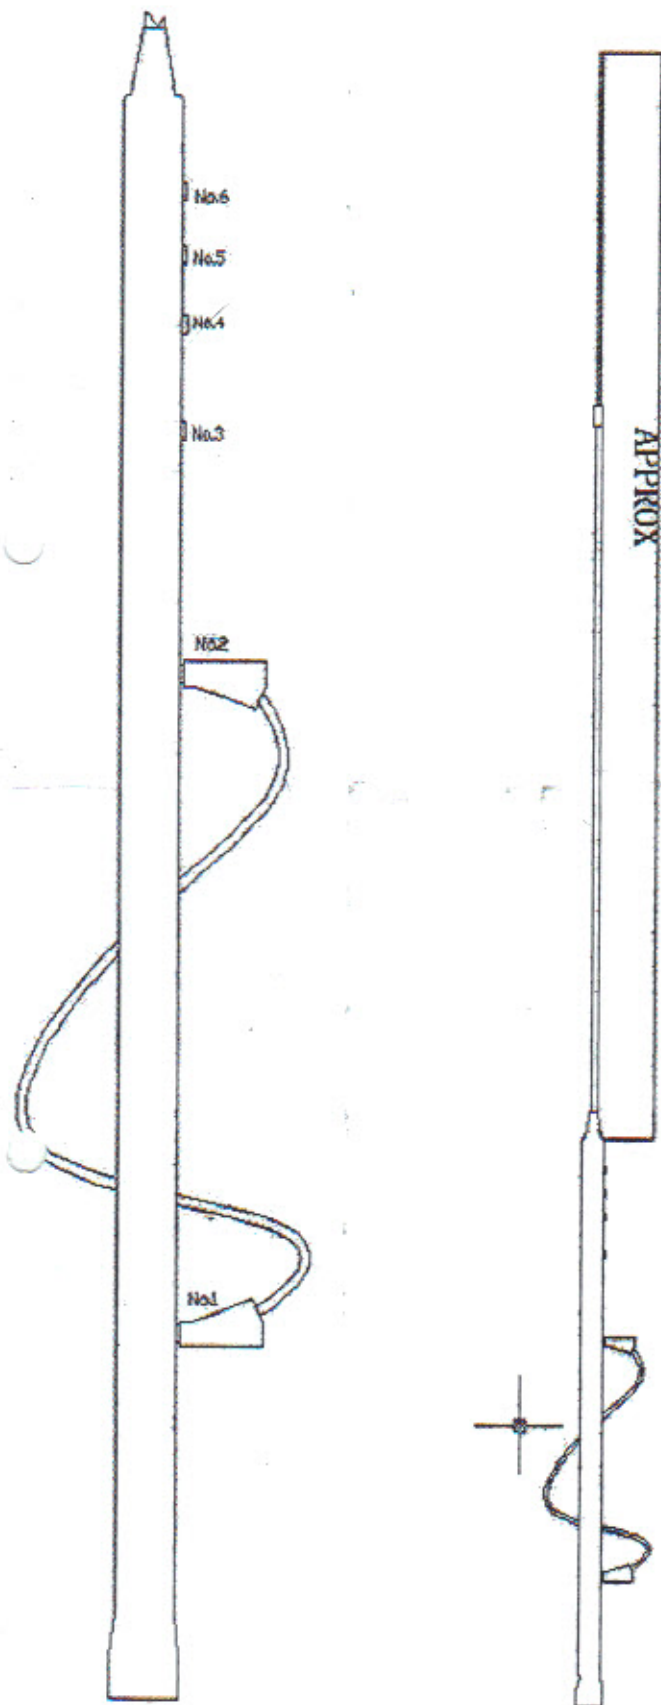

SPX-200

6/10/17/20/40/80 MTR PLUG IN MOBILE .HIGH POWER VERSION.

PREQ. IN MHZ LENGTH OF
TELESCOPIC WHIP

PREQ. IN MHZ		LENGTH OF TELESCOPIC WHIP
3.80	No shorting	
	wire connected	42"
7.60	wire from	
	No. 1 to No. 2	42"
16.10	wire from	
	No. 1 to No. 3	42"
18.10	wire from	
	No. 1 to No. 4	42"
33.40	wire from	
	No. 1 to No. 5	42"
49.50	wire from	
	No. 1 to No. 6	42"

Please note these measurments are
Approx starting point, they will vary a little
with different positions on vehicle.
MAX POWER 200 WATTS S. S. B.
Extension tubes to convert to centre loaded
also available.